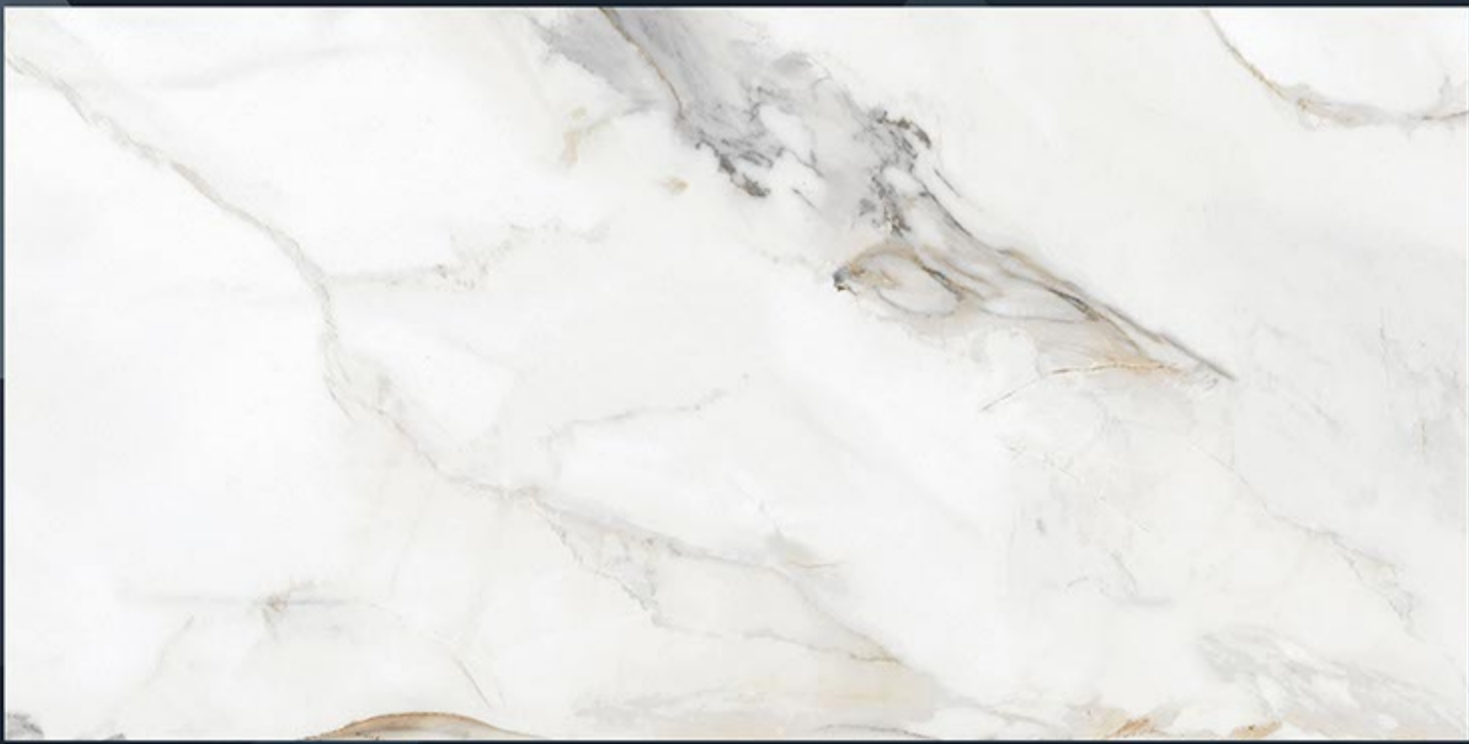

experience the  
**new way**

**zoom view**

GLOSSY

300x600mm

Fill your  
**Space** With delightful creations

DESIGN CODE - **1263\_MARBLE**

experience the  
**new way**

**zoom view**