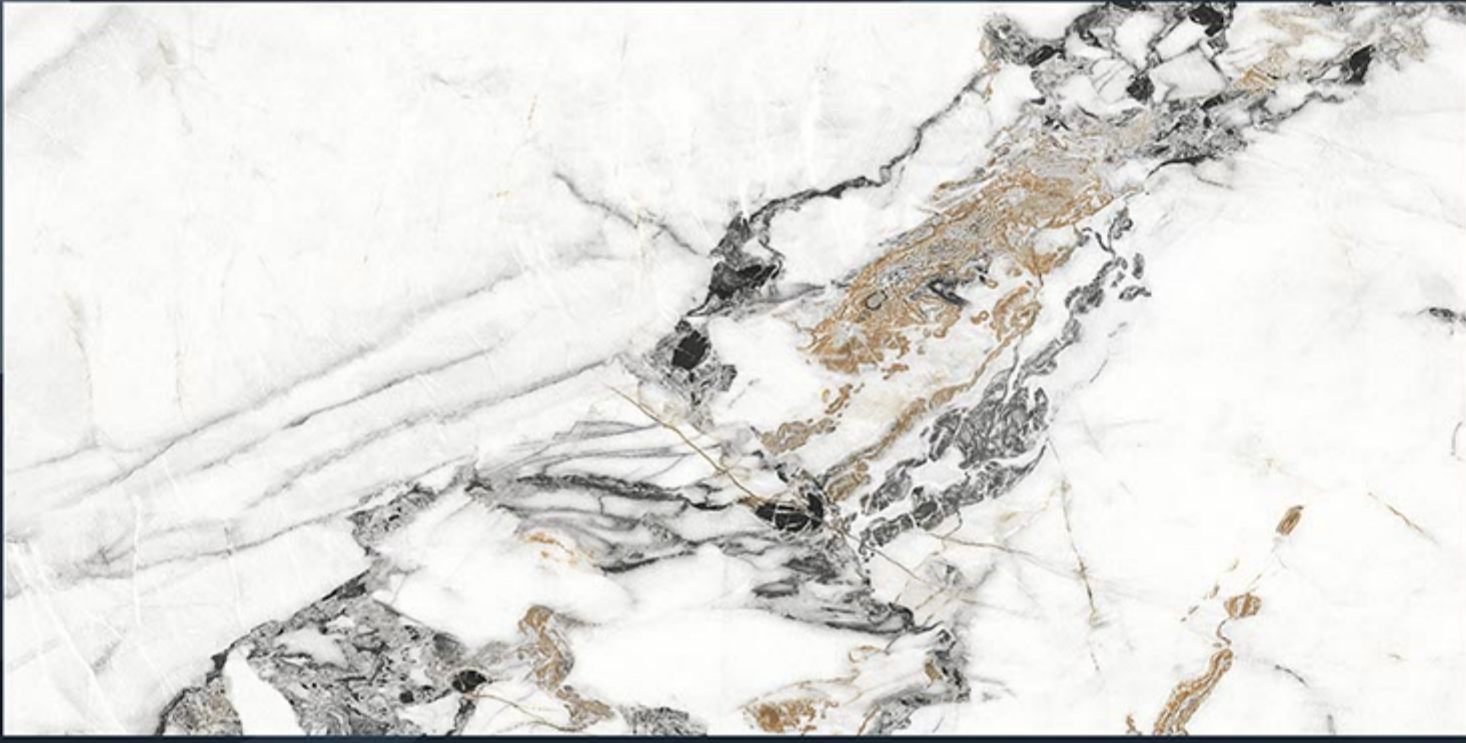

Fill your  
**Space** With delightful creations

DESIGN CODE - **1261\_MARBLE**

experience the  
**new way**

**zoom view**

GLOSSY

300x600mm

Fill your  
**Space** With delightful creations

DESIGN CODE - **1262\_MARBLE**